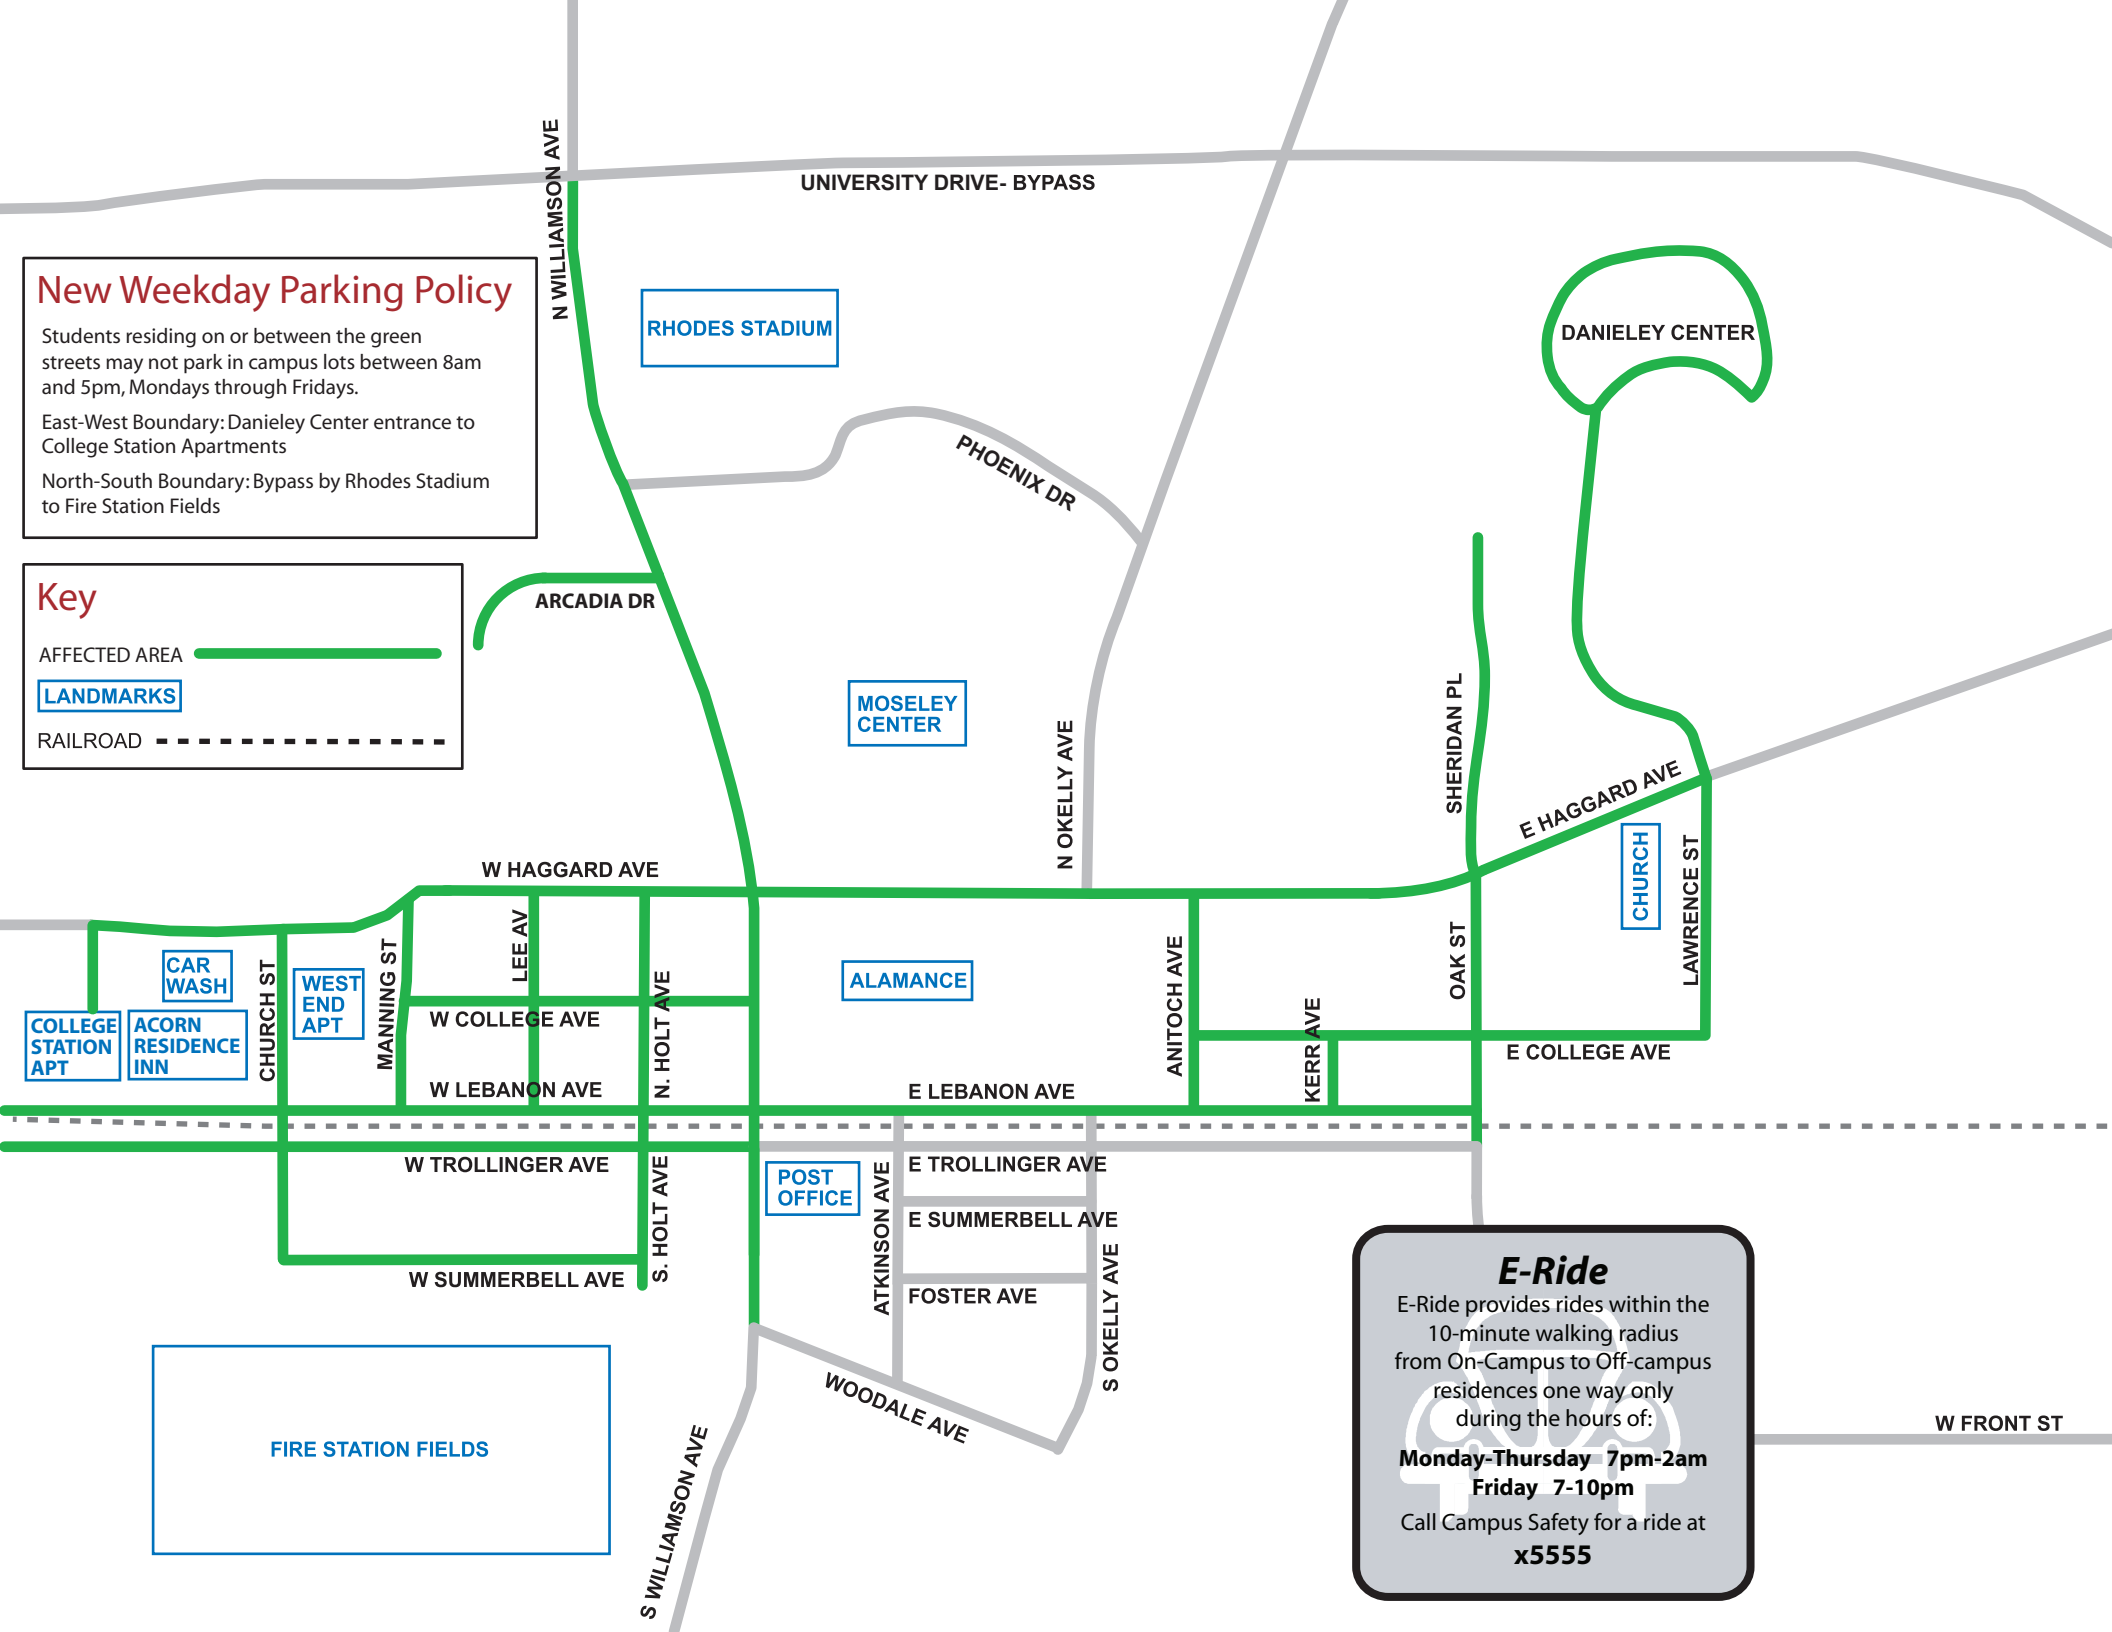

## New Weekday Parking Policy

Students residing on or between the green streets may not park in campus lots between 8am and 5pm, Mondays through Fridays.

East-West Boundary: Danieley Center entrance to College Station Apartments

North-South Boundary: Bypass by Rhodes Stadium to Fire Station Fields

## Key

AFFECTED AREA 

LANDMARKS 

RAILROAD 

**E-Ride**  
 E-Ride provides rides within the 10-minute walking radius from On-Campus to Off-campus residences one way only during the hours of:  
**Monday-Thursday 7pm-2am**  
**Friday 7-10pm**  
 Call Campus Safety for a ride at **x5555**