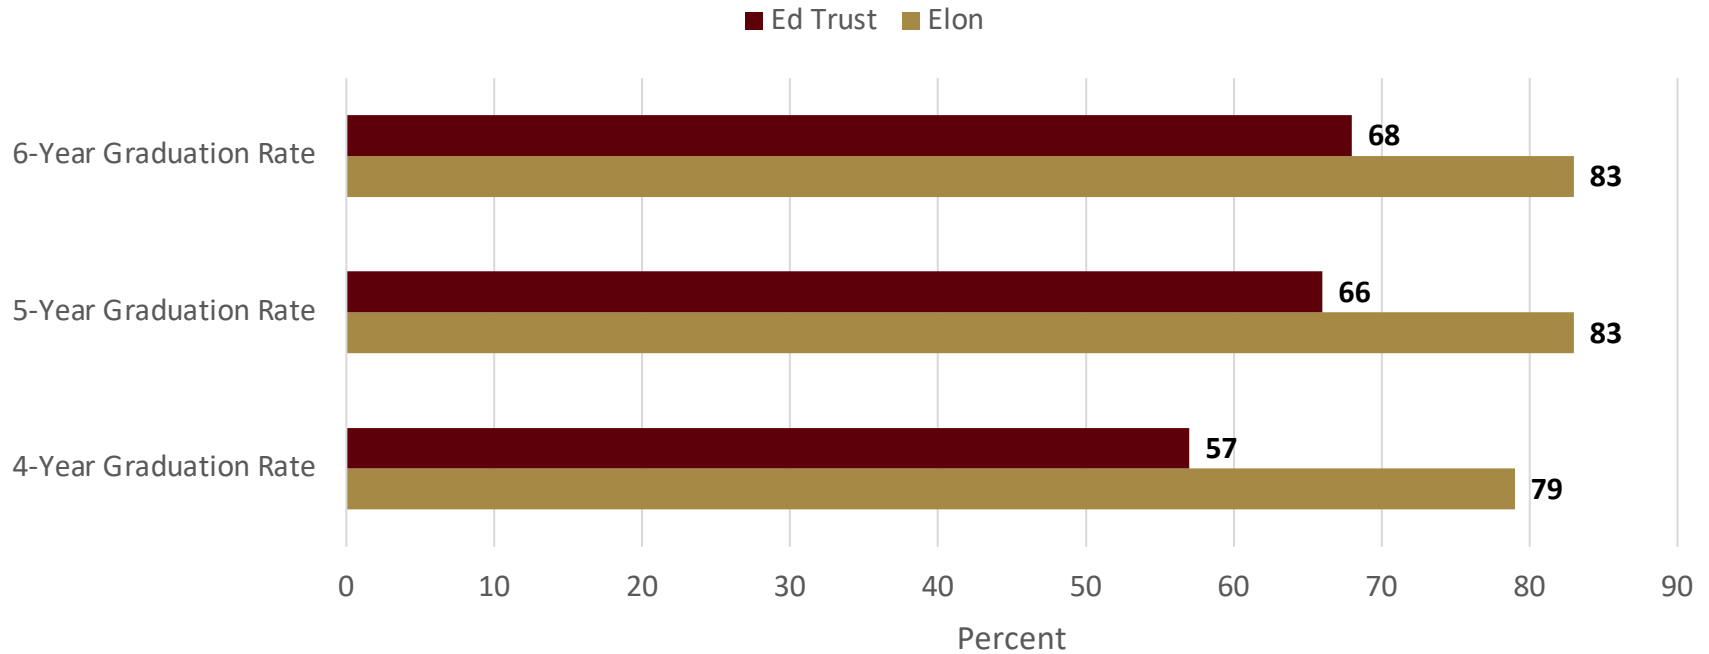

**ELON**  
UNIVERSITY

School of  
Education

5. Graduation Rates  
(Initial)

# Graduation Rate

Source: [2019-20 Elon Student Achievement and Success Report](#). Elon: 2013-14 cohort of entering first-year students. Education Trust: most recent available cohort.