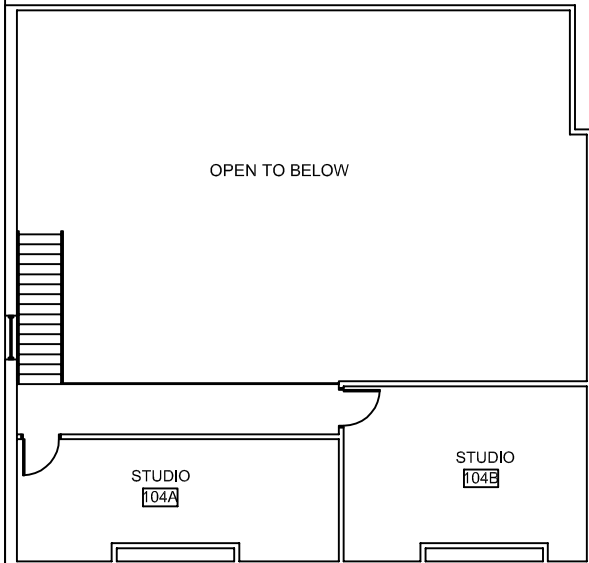

**Key Plan**  
 Scale: 1/64" = 1'-0"

**ARTS WEST - ARTS**  
**Ground Floor - Section A**

Address: 406 West Haggard Avenue  
 Sheet: 1 of 3  
 Scale: 1/16" = 1'-0"  
 Date: 12.15.2016

**Key Plan**  
 Scale: 1/64" = 1'-0"

**ARTS WEST - ARTS**  
**Ground Floor - Section B**

Address: 406 West Haggard Avenue  
 Sheet: 2 of 3  
 Scale: 1/16" = 1'-0"  
 Date: 12.15.2016

ATTIC SPACE

**Key Plan**

Scale: 1/64" = 1'-0"

# ARTS WEST - ARTS Mezzanine

Address: 406 West Haggard Avenue

Sheet: 3 of 3

Scale: 1/16" = 1'-0"

Date: 12.15.2016