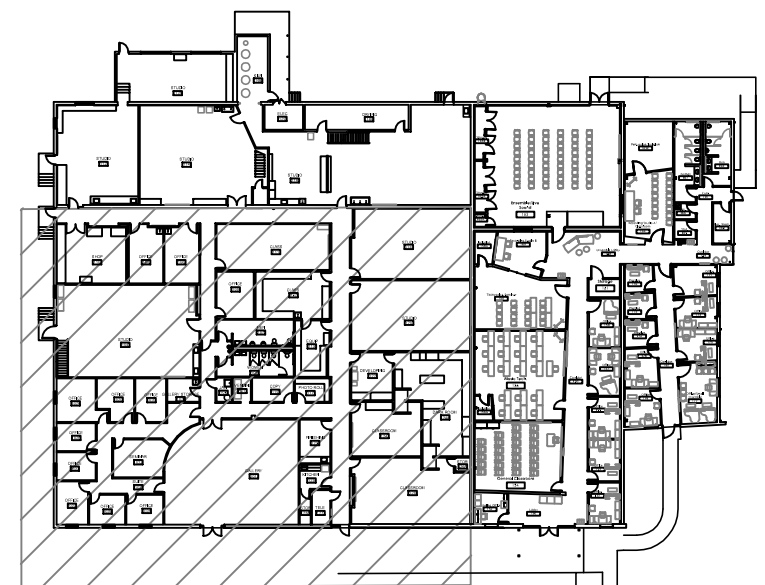

**Key Plan**  
 Scale: 1/64" = 1'-0"

**ARTS WEST - ARTS**  
**Ground Floor - Section A**

Address: 406 West Haggard Avenue  
 Sheet: 1 of 3  
 Scale: 1/16" = 1'-0"  
 Date: 12.15.2016

**Key Plan**  
 Scale: 1/64" = 1'-0"

**ARTS WEST - ARTS**  
**Ground Floor - Section B**

Address: 406 West Haggard Avenue  
 Sheet: 2 of 3  
 Scale: 1/16" = 1'-0"  
 Date: 12.15.2016

ATTIC SPACE

**Key Plan**

Scale: 1/64" = 1'-0"