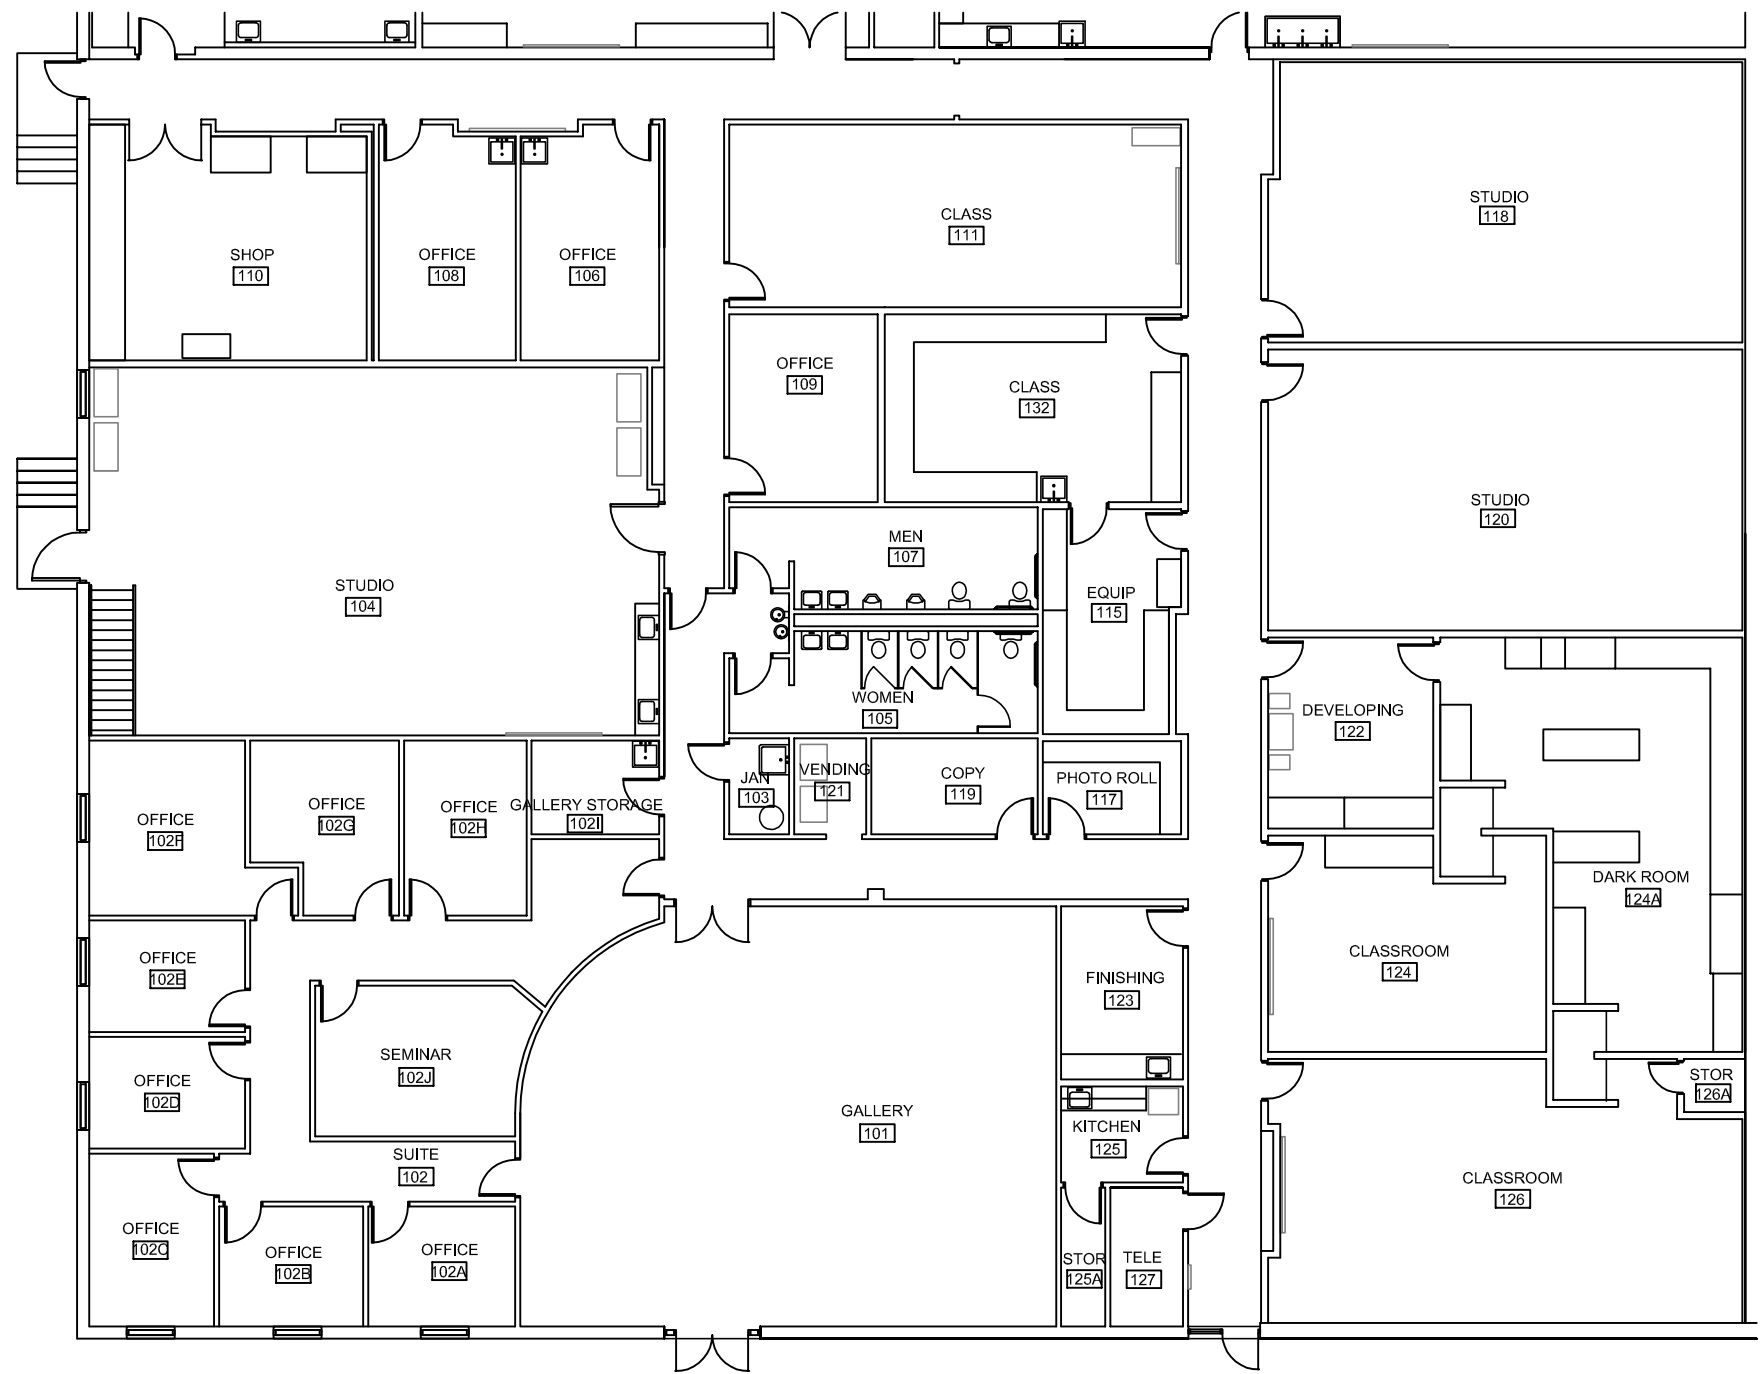

**Key Plan**  
 Scale: 1/64" = 1'-0"

**ARTS WEST - ARTS**  
**Ground Floor - Section A**

Address: 406 West Haggard Avenue  
 Sheet: 1 of 3  
 Scale: 1/16" = 1'-0"  
 Date: 12.15.2016

**Key Plan**  
 Scale: 1/64" = 1'-0"

**ARTS WEST - ARTS**  
**Ground Floor - Section B**

Address: 406 West Haggard Avenue  
 Sheet: 2 of 3  
 Scale: 1/16" = 1'-0"  
 Date: 12.15.2016

ATTIC SPACE

**Key Plan**

Scale: 1/64" = 1'-0"

# ARTS WEST - ARTS Mezzanine

Address: 406 West Haggard Avenue

Sheet: 3 of 3

Scale: 1/16" = 1'-0"

Date: 12.15.2016