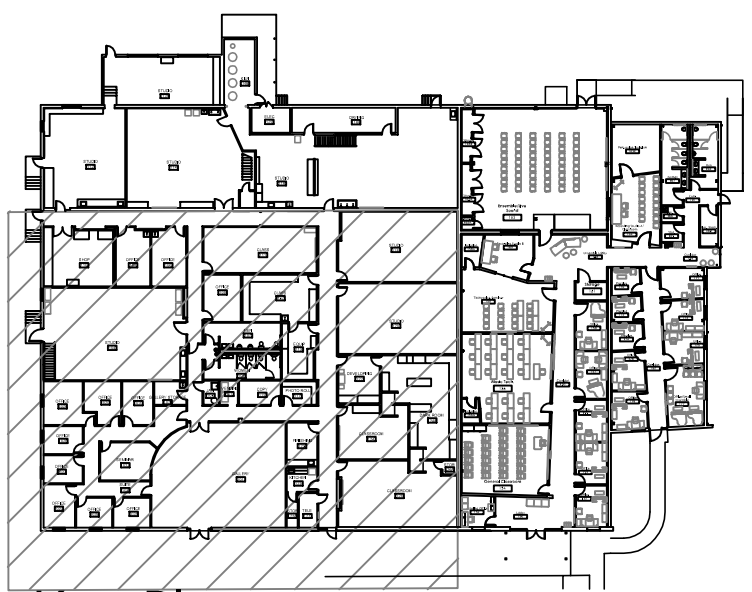

**Key Plan**  
 Scale: 1/64" = 1'-0"

**ARTS WEST - ARTS**  
**Ground Floor - Section A**

Address: 406 West Haggard Avenue  
 Sheet: 1 of 3  
 Scale: 1/16" = 1'-0"  
 Date: 12.15.2016

**Key Plan**  
 Scale: 1/64" = 1'-0"

**ARTS WEST - ARTS**  
**Ground Floor - Section B**

Address: 406 West Haggard Avenue  
 Sheet: 2 of 3  
 Scale: 1/16" = 1'-0"  
 Date: 12.15.2016

ATTIC SPACE

**Key Plan**

Scale: 1/64" = 1'-0"