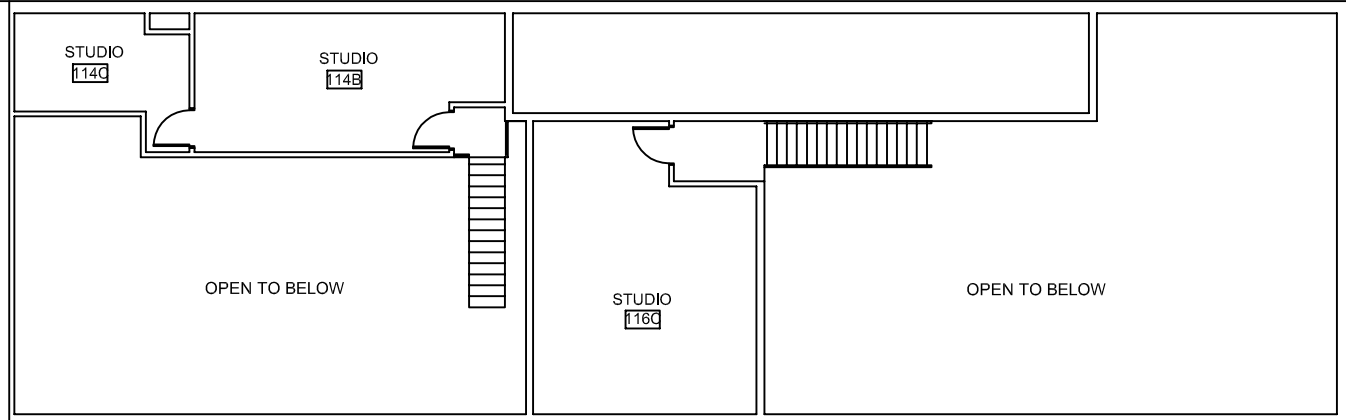

**Key Plan**  
 Scale: 1/64" = 1'-0"

**ARTS WEST - ARTS**  
**Ground Floor - Section A**

Address: 406 West Haggard Avenue  
 Sheet: 1 of 3  
 Scale: 1/16" = 1'-0"  
 Date: 12.15.2016

**Key Plan**  
 Scale: 1/64" = 1'-0"

**ARTS WEST - ARTS**  
**Ground Floor - Section B**

Address: 406 West Haggard Avenue  
 Sheet: 2 of 3  
 Scale: 1/16" = 1'-0"  
 Date: 12.15.2016

ATTIC SPACE

**Key Plan**

Scale: 1/64" = 1'-0"

# ARTS WEST - ARTS Mezzanine

Address: 406 West Haggard Avenue

Sheet: 3 of 3

Scale: 1/16" = 1'-0"

Date: 12.15.2016