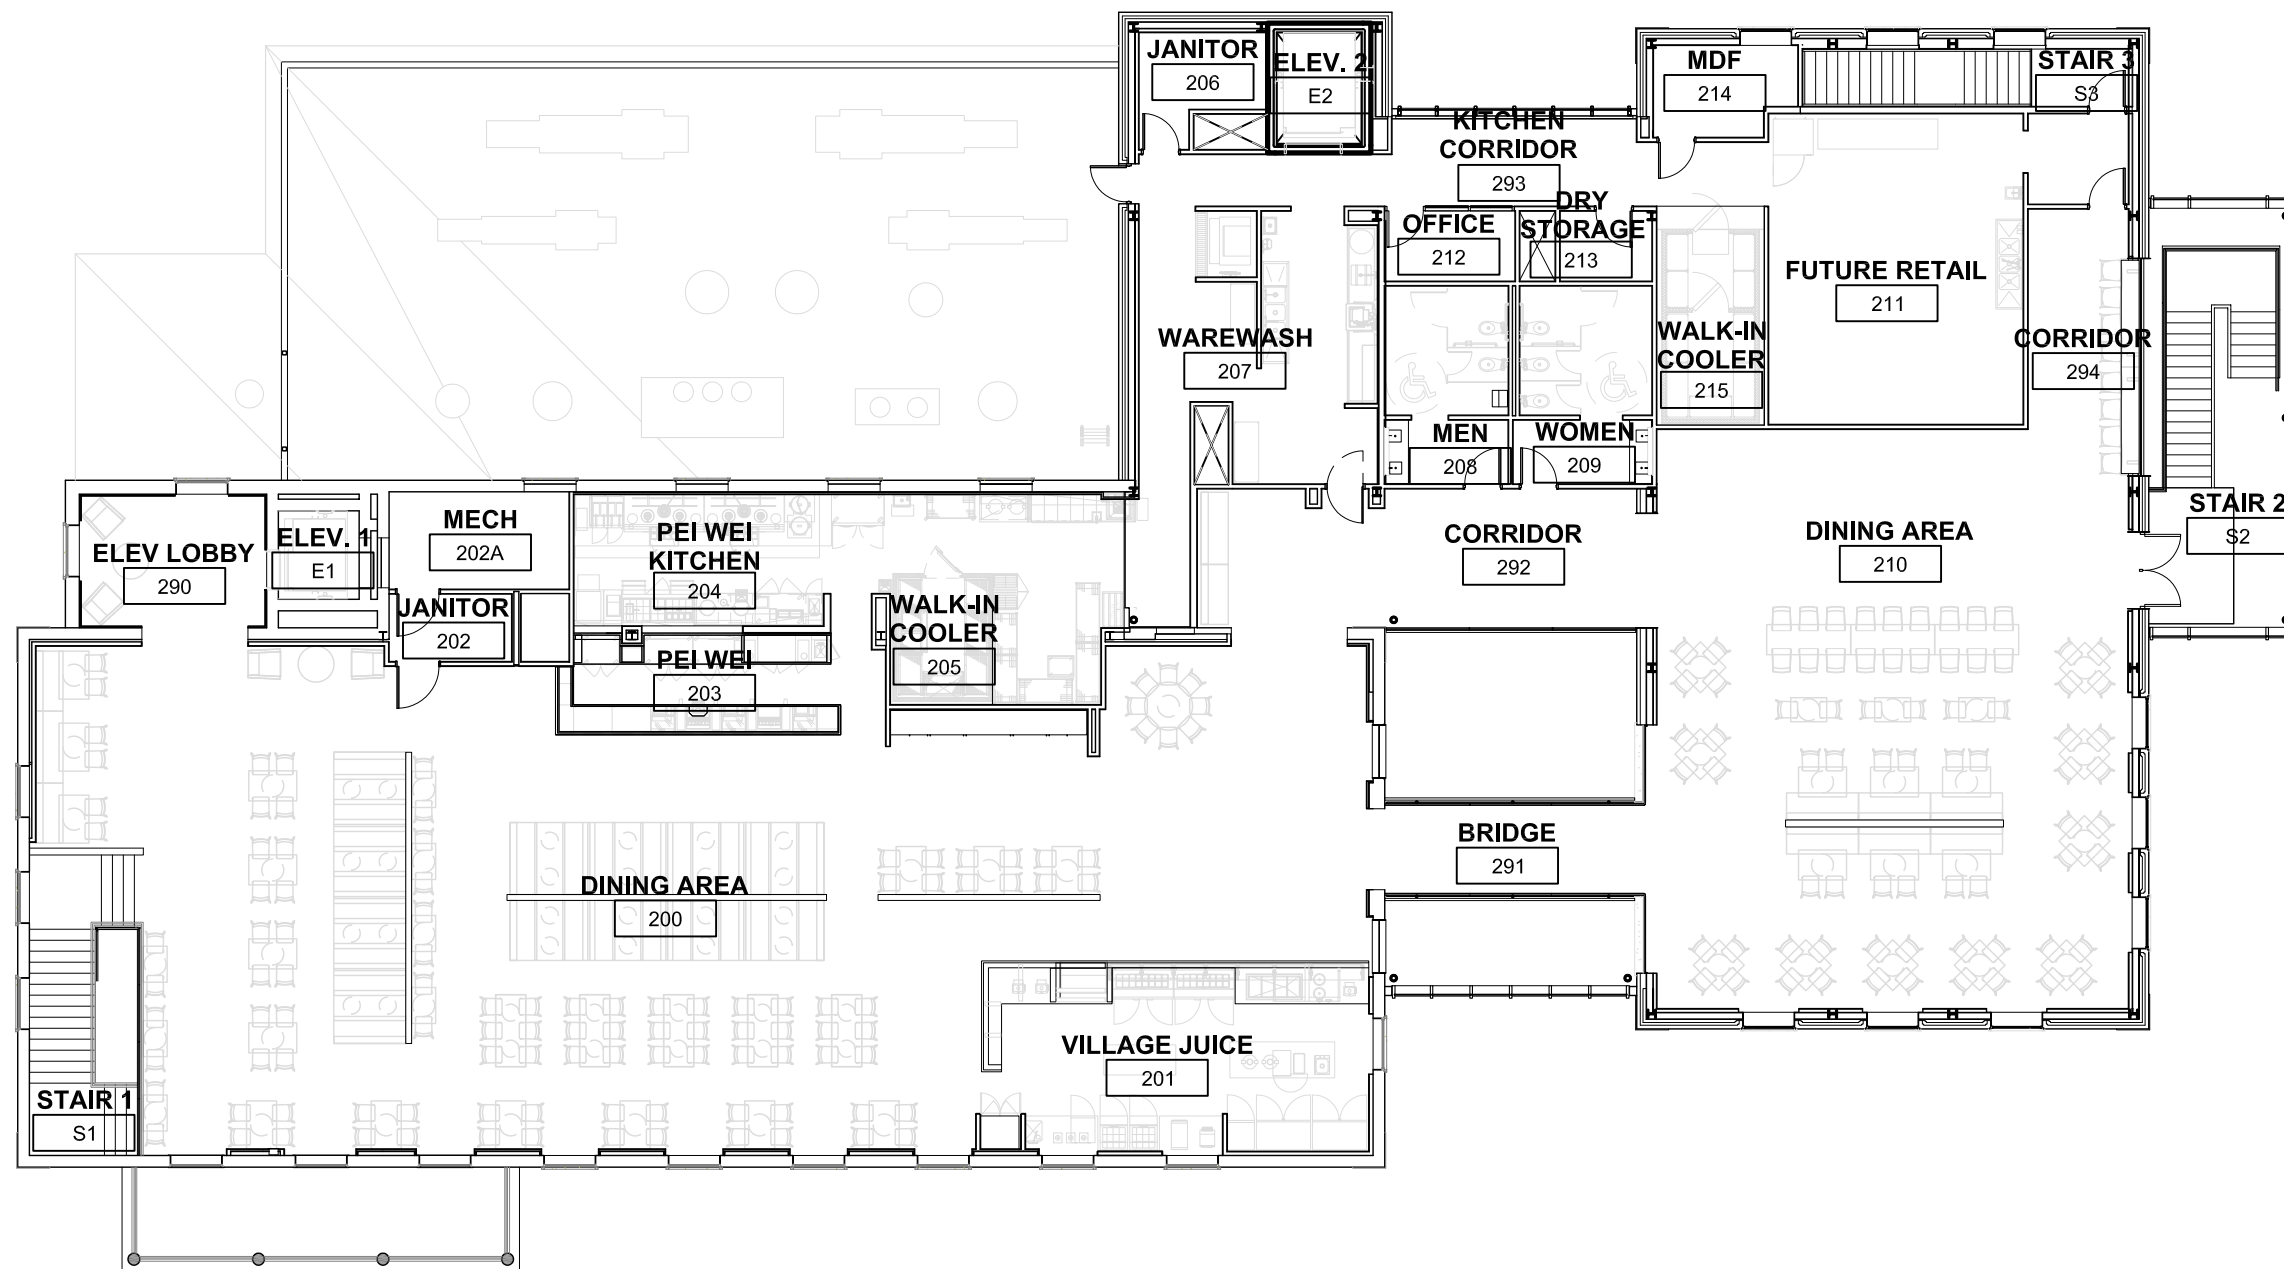

# McEwen Dining First Floor

Address: 131 North Williamson Avenue  
 Sheet: 1 of 2  
 Scale:  $\frac{1}{16}'' = 1'-0''$   
 Date: 10.02.2018

# McEwen Dining Second Floor

Address: 131 North Williamson Avenue  
 Sheet: 2 of 2  
 Scale:  $\frac{1}{16}'' = 1'-0''$   
 Date: 10.02.2018