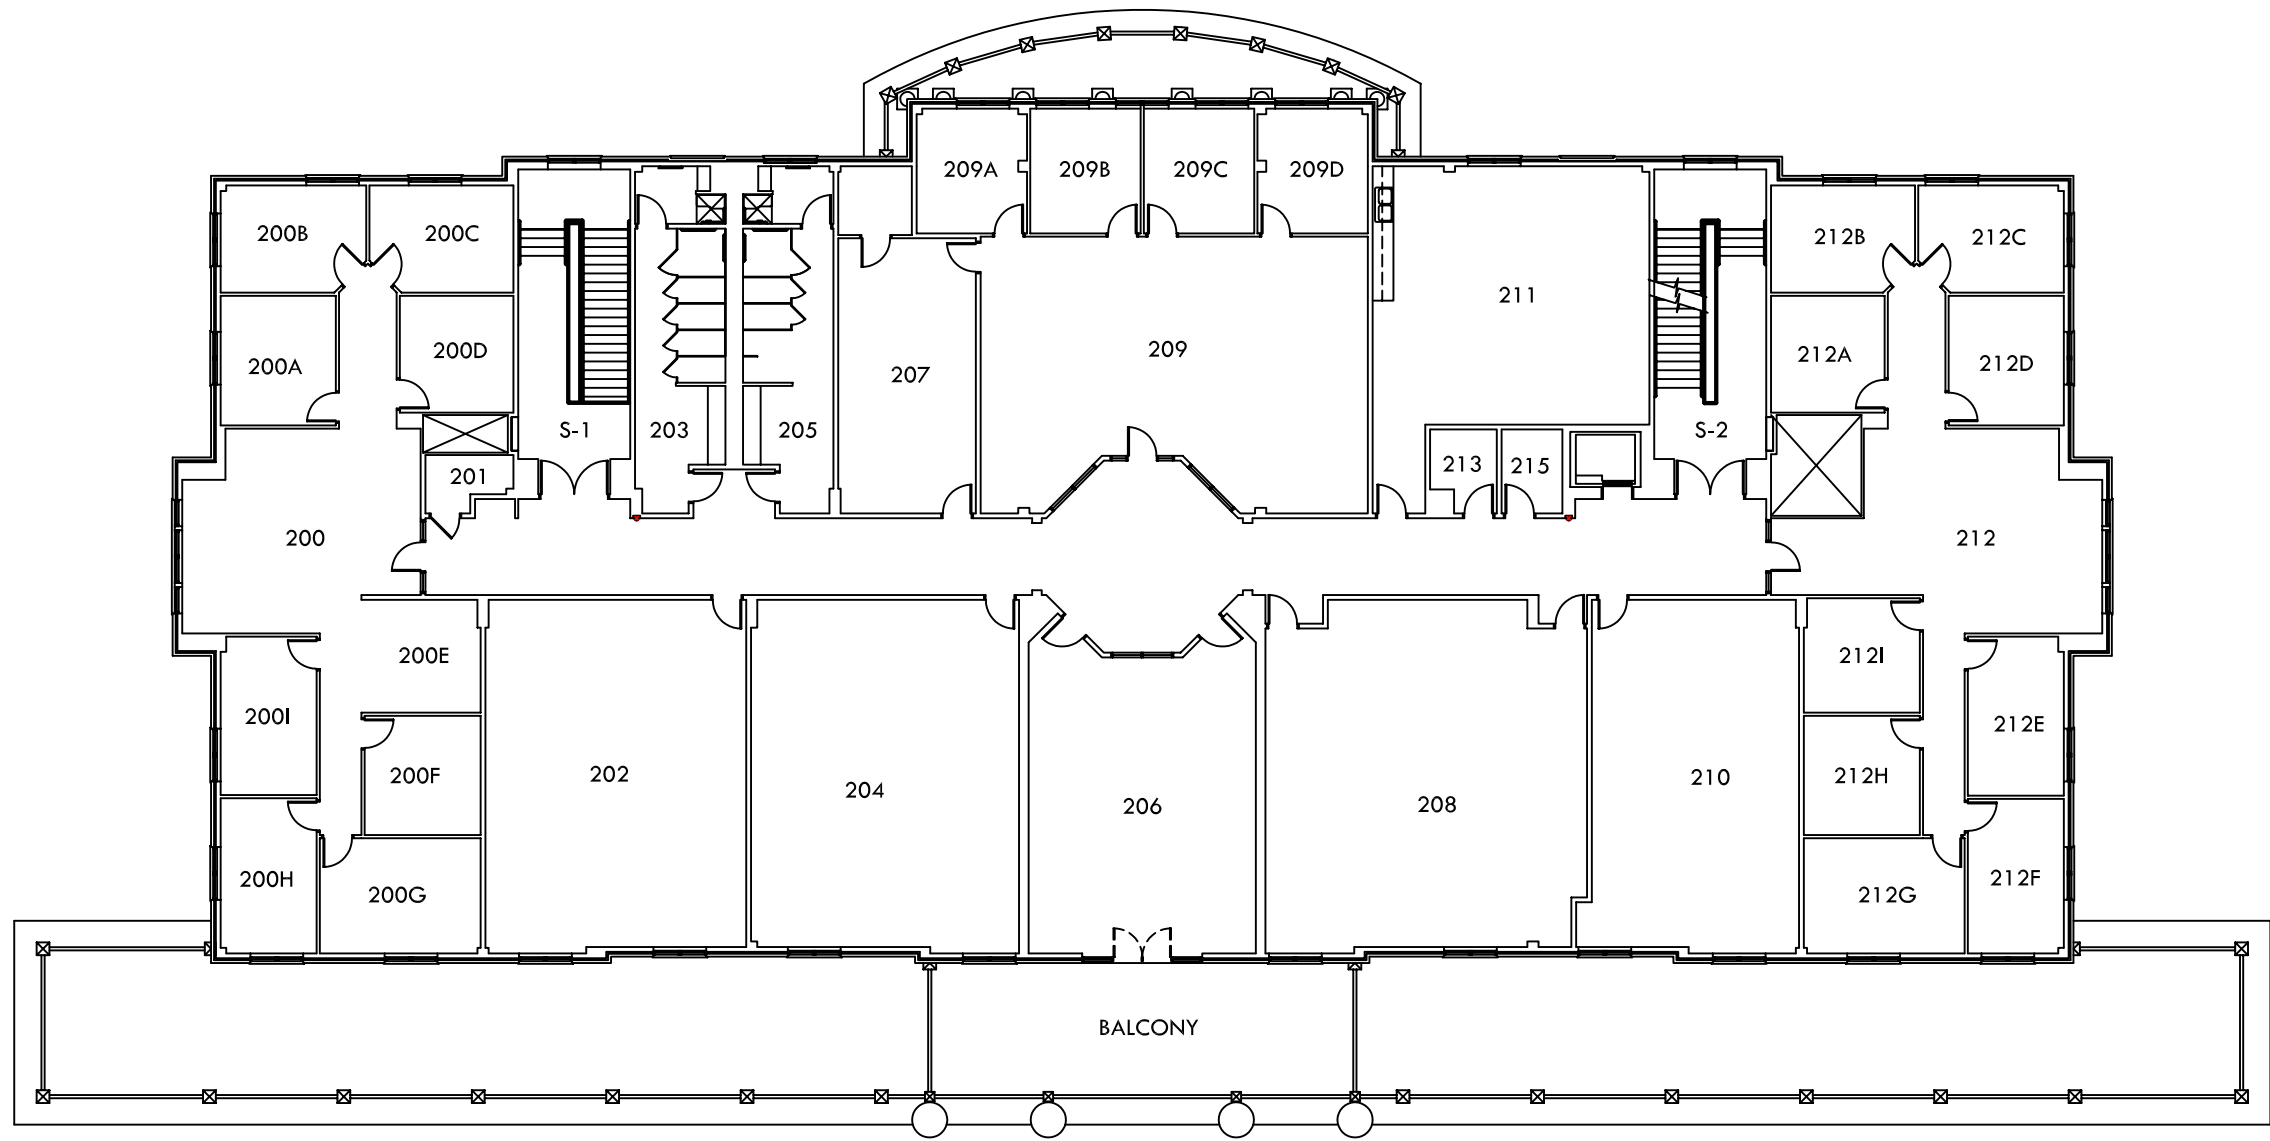

SCALE: 1/20" = 1'-0"

SCALE: 1/20" = 1'-0"

Date: 5/22/09

Second Floor

229 LINDNER BUILDING

SCALE: 1/20" = 1'-0"