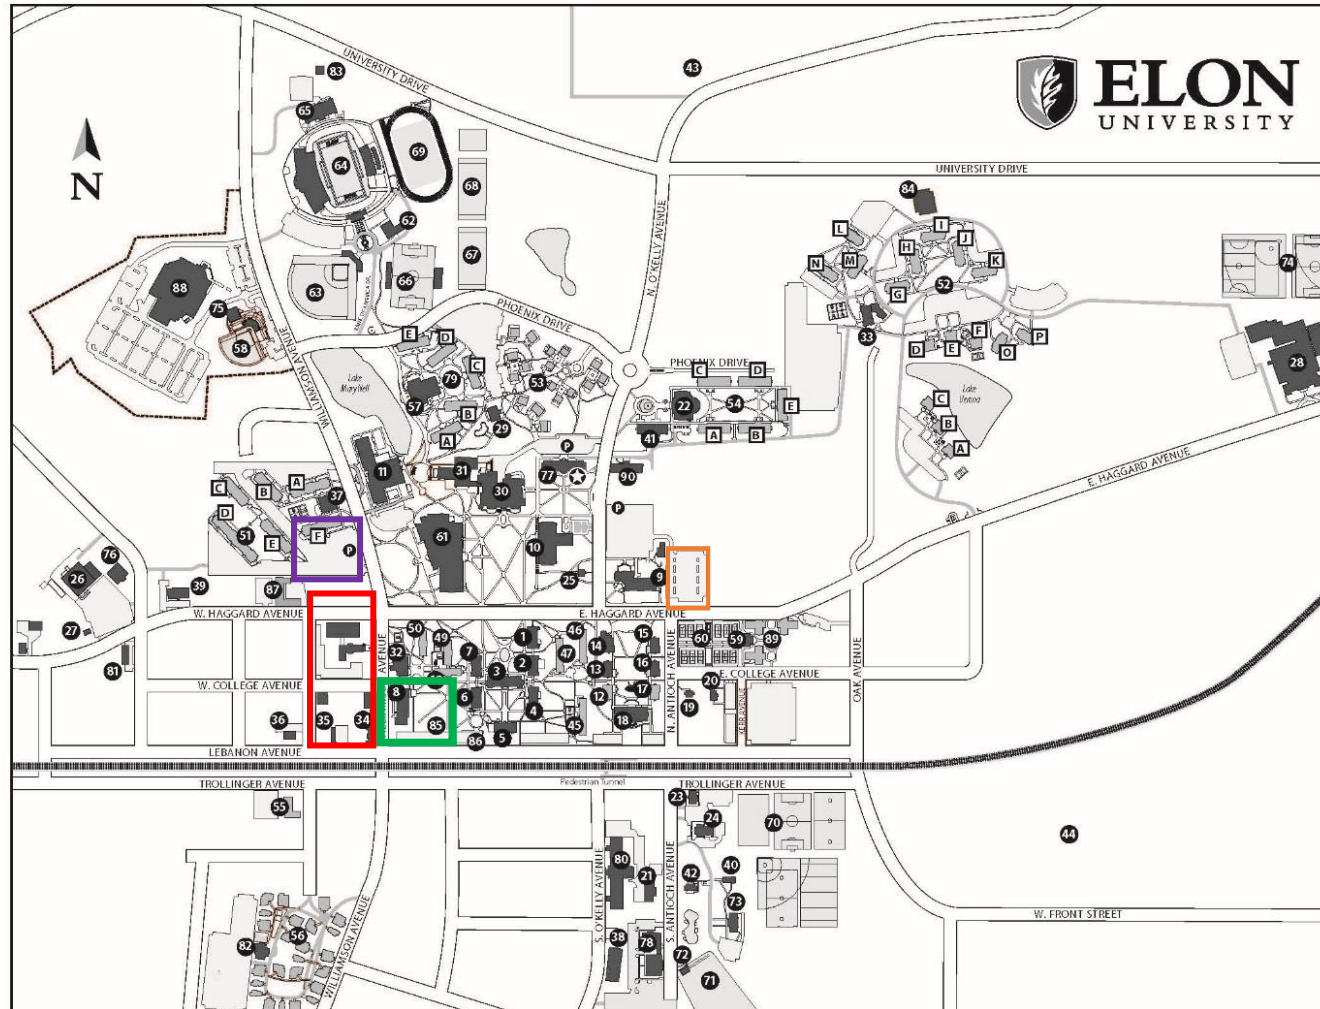

Teaching & Learning Conference 2019 Campus Map

Directions to Oaks Lot: Oaks Neighborhood lot, located at “Elon Commons Drive,” which is the name of the road of the parking lot. It’s right next to the Circle K gas station off of North Williamson Avenue. Once you enter Elon Commons Drive, stay to the right and you will see the parking lot.

Directions to McMichael East Lot: Take Haggard Avenue to North O’Kelly Avenue. There’s a stop light at the intersection. Once you’re on North O’Kelly, turn right into the McMichael parking lot. Park in the lot behind McMichael building (the building to your right off of Haggard Avenue).

- Schar Hall & McEwen Hall
- McMichael Lot - East
- Oaks Parking Lot
- Restaurants/Bookstore